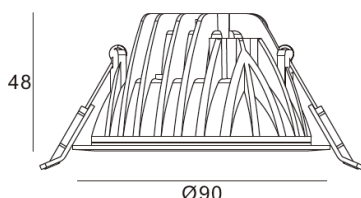

ANTIDARK

Downlight ANTIDARK Datasheet

9W
2700K

LED downlight. 9W. 220-240V 50/60Hz. 750lm. 2700K. BA36°. CRI90+. 50.000h. IP44. Cut-out size: 78-83mm. Looping box. Directly in insulation. Aluminium base. Dimmable with trailing edge. 5 year warranty.

LED indbygningsspot. 9W. 220-240V 50/60Hz. 750lm. 2700K. BA36°. CRI90+. 50.000t. IP44. Udskæring: Ø78-83mm. Sløjfeboks. Direkte i isolering. Aluminium base. Dæmpbar med bagkant. 5 års garanti.

2-260-50-1

White/ hvid

EAN 5706872020805

2-260-50-2

Black/ sort

EAN 5706872021185

9W
3000K

LED downlight. 9W. 220-240V 50/60Hz. 800lm. 3000K. BA36°. CRI90+. 50.000h. IP44. Cut-out size: 78-83mm. Looping box. Directly in insulation. Aluminium base. Dimmable with trailing edge. 5 year warranty.