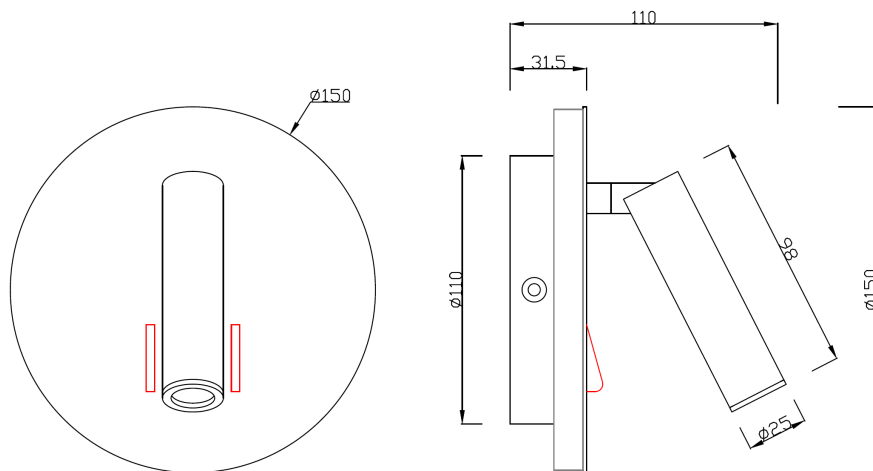

## Circle Wall LED Datasheet

### Circle Wall LED

**8.6W LED. 389lm. On/off switch. 230V. 2700K. CRI90+. 35.000h. IP20. Aluminium. 3 year warranty.**

**8.6W LED. 389lm. On/off switch. 230V. 2700K. CRI90+. 35.000t. IP20. Aluminium. 3 års garanti.**

**2-400-01-1**  
**White / hvid**  
EAN 5706872021123

**2-400-01-2**  
**Black / black**  
EAN 5706872021130