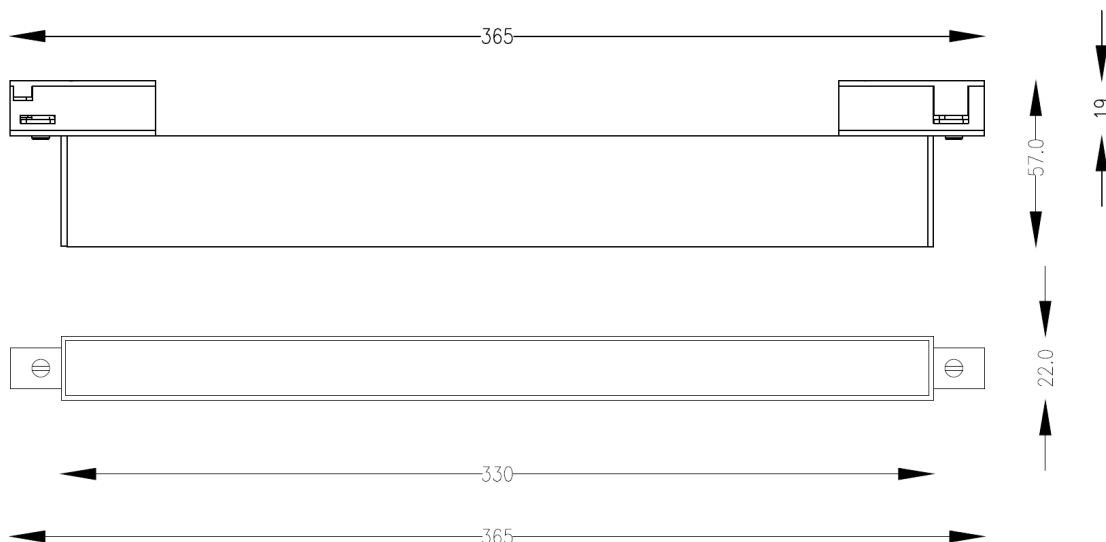

ANTIDARK

Designline Linear Diffused Datasheet

Designline Linear - Diffused

LED. Dimmable. 8.5W. 3000K. 374lm. CRI90+. IP20. 50.000h. Aluminium base. 5 year warranty.

LED. Dæmpbar. 8,5W. 3000K. 374lm. CRI90+. IP20. 50.000t. Aluminium base. 5 års garanti.

2-318-01-1

White/ hvid

EAN 5706872043996

2-318-01-2

Black/ sort

EAN 5706872044030