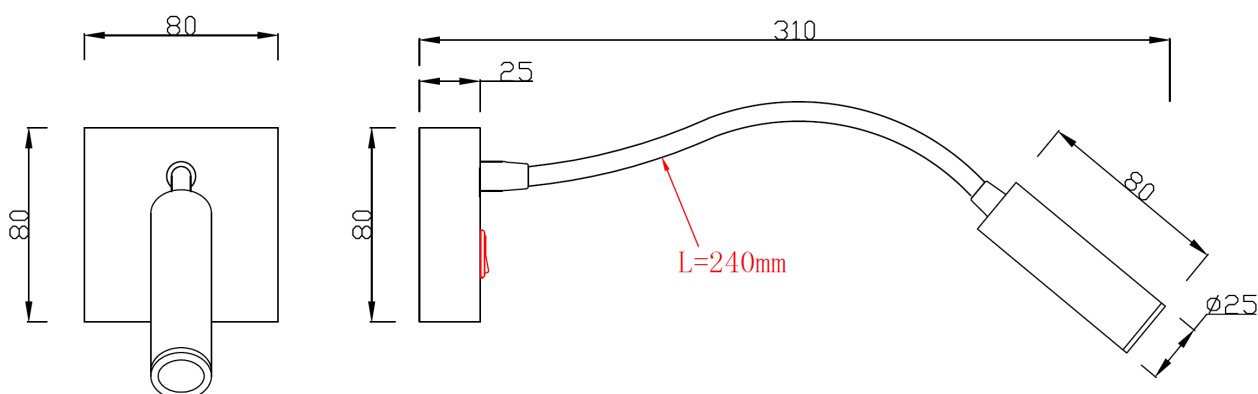

ANTIDARK

Flex Wall LED Datasheet

Flex Wall LED

3,1W LED. 201lm. On/off switch. 230V. BA18°. 2700K. CRI90+. 35.000h. IP20. Aluminium. 3 year warranty.

3,1W LED. 201 lm. On/off knap. 230V. BA18°. 2700K. CRI90+. 35.000t. IP20. Aluminium. 3 års garanti.

2-400-02-1
White / hvid
EAN 5706872021147

2-400-02-2
Black / sort
EAN 5706872021154