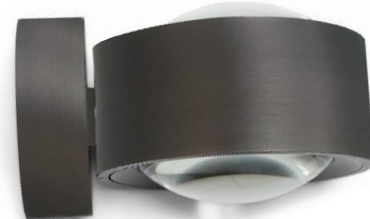

## EASY Lens Wall W120 Datasheet

### Easy Lens Wall Black

14.5W. LED. 230V Dimm to warm 1800K-2700K. 495lm. BA38°. CRI90+. 50.000h. IP20. H: 8.1cm. D:15cm. W:12cm. Aluminium base | Glass screen. 5 year warranty.

14.5W LED. 230V. Dimm to warm 1800K-2700K. 495lm. BA38°. CRI90+. 50.000h. IP20. H: 8.1cm D:15cm. B:12cm. Aluminium base | Glas skærm. 5 års garanti.

### Easy Lens Wall Titanium

14.2W. LED. Dimm to warm 1800K-2700K. 759lm. BA38°. CRI90+. 50.000h. IP20. H: 8.1cm. D:15cm. W:12cm. Aluminium base | Glass screen. 5 year warranty.

14.2W LED. Dimm to warm 1800K-2700K. 759lm. BA38°. CRI90+. 50.000h. IP20. H: 8.1cm D:15cm. B:12cm. Aluminium base | Glas skærm. 5 års garanti.