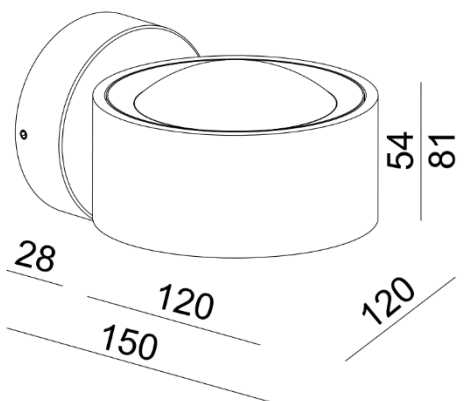

## EASY Lens Wall W120 Datasheet

### Easy Lens Wall Black

14.5W. LED. 230V Dimm to warm 1800K-2700K. 495lm. BA38°. CRI90+. 50.000h. IP20. H: 8.1cm. D:15cm. W:12cm. Aluminium base | Glass screen. 5 year warranty.

14.5W LED. 230V. Dimm to warm 1800K-2700K. 495lm. BA38°. CRI90+. 50.000h. IP20. H: 8.1cm D:15cm. B:12cm. Aluminium base | Glas skærm. 5 års garanti.

### Easy Lens Wall Titanium

14.2W. LED. Dimm to warm 1800K-2700K. 759lm. BA38°. CRI90+. 50.000h. IP20. H: 8.1cm. D:15cm. W:12cm. Aluminium base | Glass screen. 5 year warranty.

14.2W LED. Dimm to warm 1800K-2700K. 759lm. BA38°. CRI90+. 50.000h. IP20. H: 8.1cm D:15cm. B:12cm. Aluminium base | Glas skærm. 5 års garanti.

2-215-30-2  
Black/ sort  
EAN 5706872025121

2-215-30-9  
Titanium/ titanium  
EAN 5706872048465