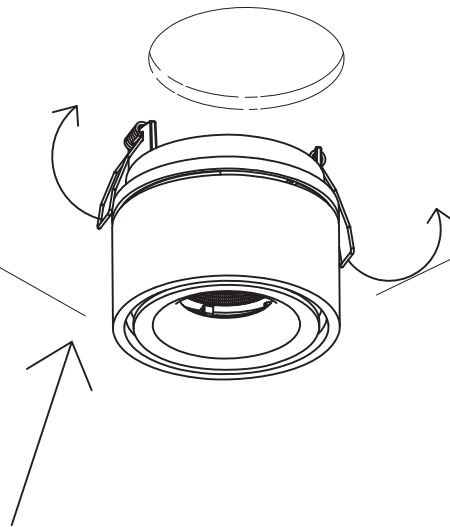

ANTIDARK

1

Include ELT 500mA 10W
dimmable driver

2

3

4