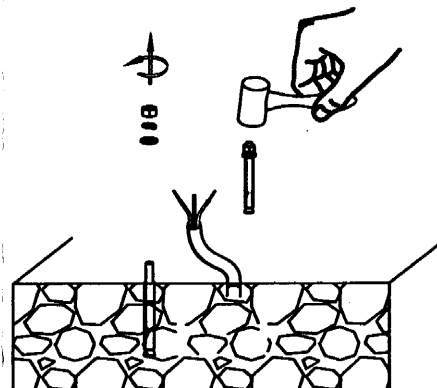

L=450mm

L=600mm

L=750mm

ANTIDARK

①

②

③

④

⑤

⑤-2

2:install the parts with cable,plug the wires into the connector and fix them.

⑥

⑦