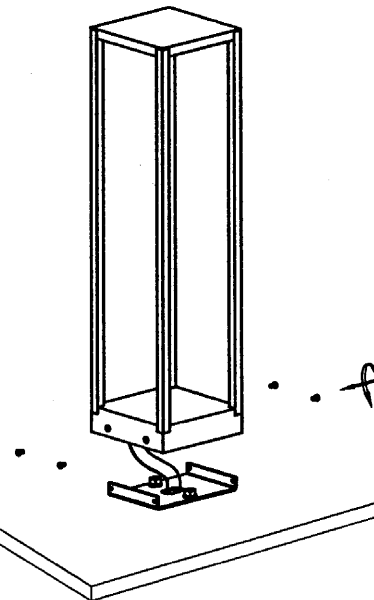

2:install the parts with cable,plug the wires into the connector and fix them.

⑥