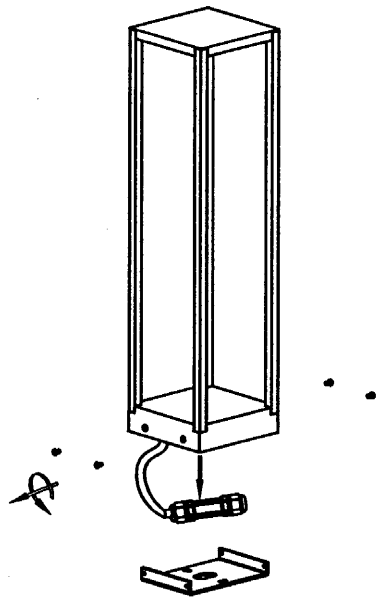

L=450mm

L=600mm

L=750mm

ANTIDARK

①

②

③

④

⑤

⑤-2

2:install the parts with cable,plug the wires into the connector and fix them.

⑥

⑦