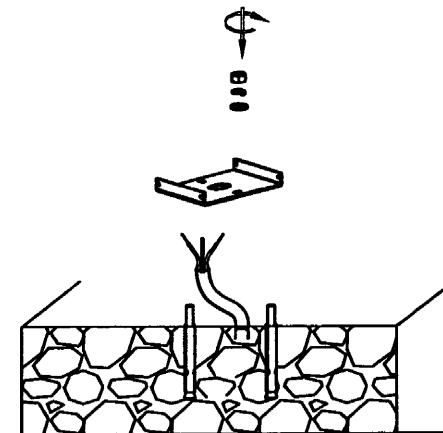

L=450mm

L=600mm

L=750mm

ANTIDARK

①

②

③

④

⑤

⑤-2

2:install the parts with cable,plug the wires into the connector and fix them.

⑥

⑦