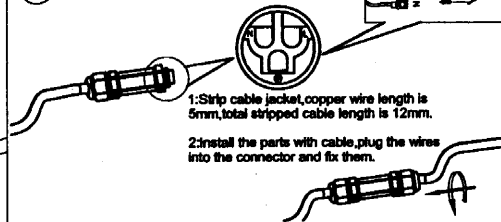

L=450mm

L=600mm

L=750mm

ANTIDARK

①

②

③

④

⑤

⑤-2

2:install the parts with cable,plug the wires into the connector and fix them.

⑥

⑦