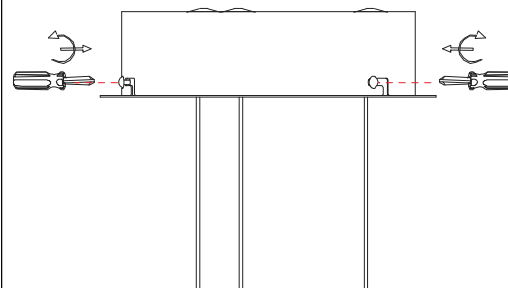

⑥

⑦

The length of the wire can be adjusted in the wire locks in the canopy.

This product contains a light source in energy efficiency class G / Dette produkt indeholder en lyskilde i energieffektivitetsklasse G