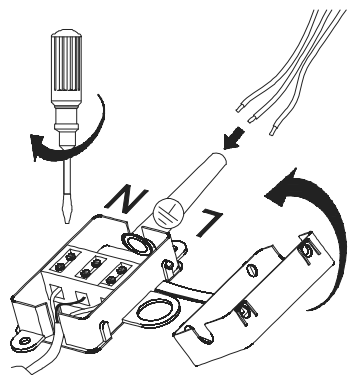

ANTIDARK

Gloria Pendant

220-240V~ 50/60Hz

①

②

③

④

⑤

⑥

⑦

The length of the wire can be adjusted in the wire locks in the canopy.

This product contains a light source in energy efficiency class G / Dette produkt indeholder en lyskilde i energieffektivitetsklasse G