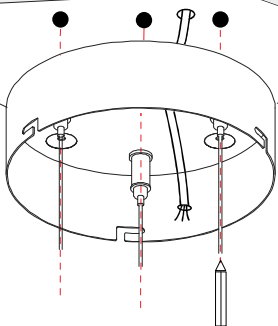

ANTIDARK

Gloria Pendant

220-240V~ 50/60Hz

①

②