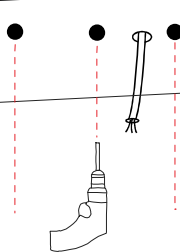

ANTIDARK

Gloria Pendant

220-240V~ 50/60Hz

①

②

③

④

⑤

⑥

⑦

The length of the wire can be adjusted in the wire locks in the canopy.

This product contains a light source in energy efficiency class G / Dette produkt indeholder en lyskilde i energieffektivitetsklasse G

Find the most updated version by searching for this product at www.antidark.dk / Find den mest opdaterede version ved at søge på dette produkt på www.antidark.dk