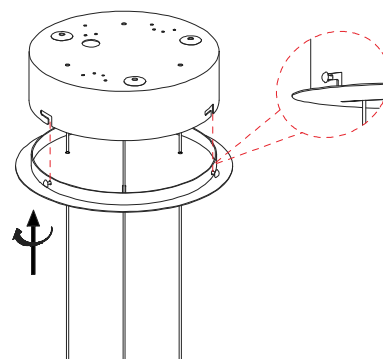

⑥

⑦

The length of the wire can be adjusted in the wire locks in the canopy.

This product contains a light source in energy efficiency class G / Dette produkt indeholder en lyskilde i energieffektivitetsklasse G