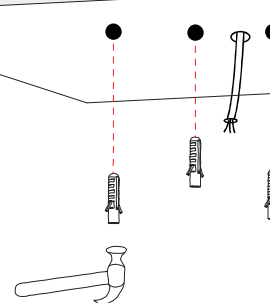

ANTIDARK

Gloria Pendant

220-240V~ 50/60Hz

①

②

③

④

⑤

⑥

⑦

The length of the wire can be adjusted in the wire locks in the canopy.

This product contains a light source in energy efficiency class G / Dette produkt indeholder en lyskilde i energieffektivitetsklasse G

Find the most updated version by searching for this product at www.antidark.dk / Find den mest opdaterede version ved at søge på dette produkt på www.antidark.dk