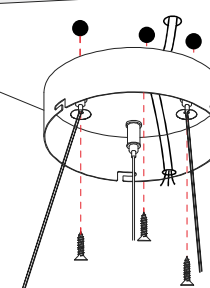

ANTIDARK

Gloria Pendant

220-240V~ 50/60Hz

①

②

③

④

⑤

⑥

⑦

The length of the wire can be adjusted in the wire locks in the canopy.

This product contains a light source in energy efficiency class G / Dette produkt indeholder en lyskilde i energieffektivitetsklasse G

Find the most updated version by searching for this product at www.antidark.dk / Find den mest opdaterede version ved at søge på dette produkt på www.antidark.dk